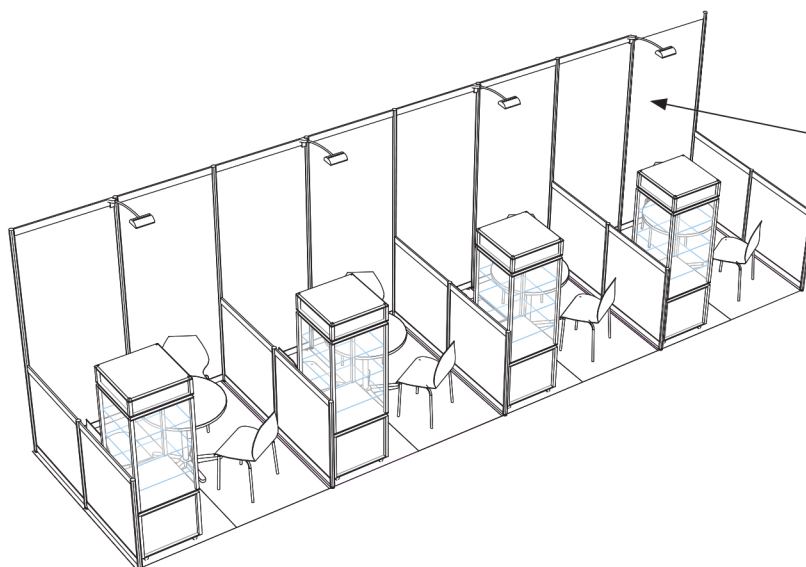

STAND INFORMATION

TIMEPIECE PACKAGE

STAND INCLUDES

- 2m x 2m floorspace
- White octanorm walls
- Carpet
- 1 x 150w spotlight arm mounted
- Expo round table
- 2 x expo chairs
- Executive tower showcase, includes led lights, 2 shelves, base and storage
- Company name on rear wall