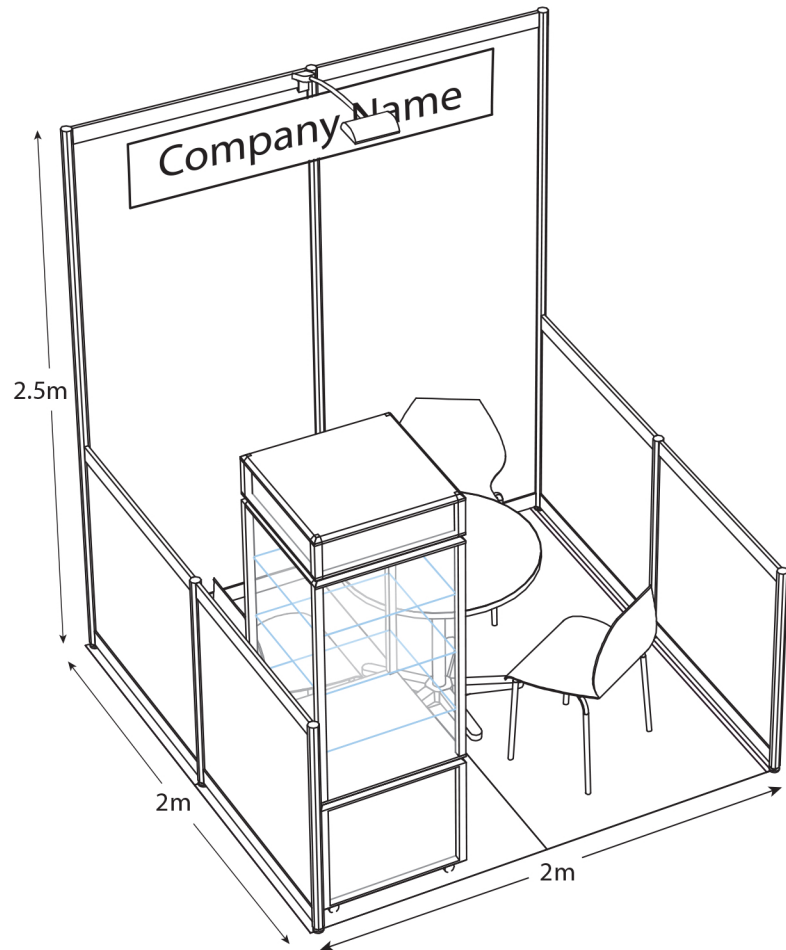

STAND INFORMATION

TIMEPIECE PACKAGE

STAND INCLUDES

- 2m x 2m floorspace
- White octanorm walls
- Carpet
- 1 x 150w spotlight arm mounted
- Expo round table
- 2 x expo chairs
- Executive tower showcase, includes led lights, 2 shelves, base and storage
- Company name on rear wall